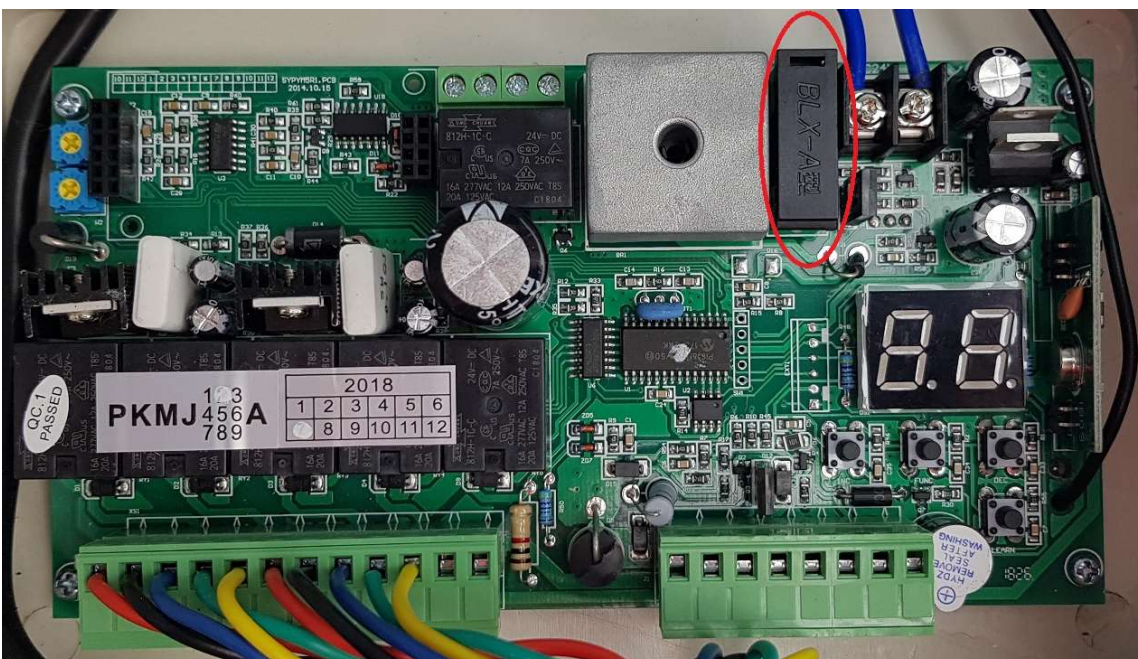

Swing Motor Fuse Locations

GTR099 – Single swing gate kit

Fuse required – F5AL250V or F5L250V

GTR058 – AC Double swing gate kit

Fuse required – F10AL250V or F10L250V

GTR062/078 – DC/Solar single & double swing gate kits

Fuse required – F10AL250V or F10L250V