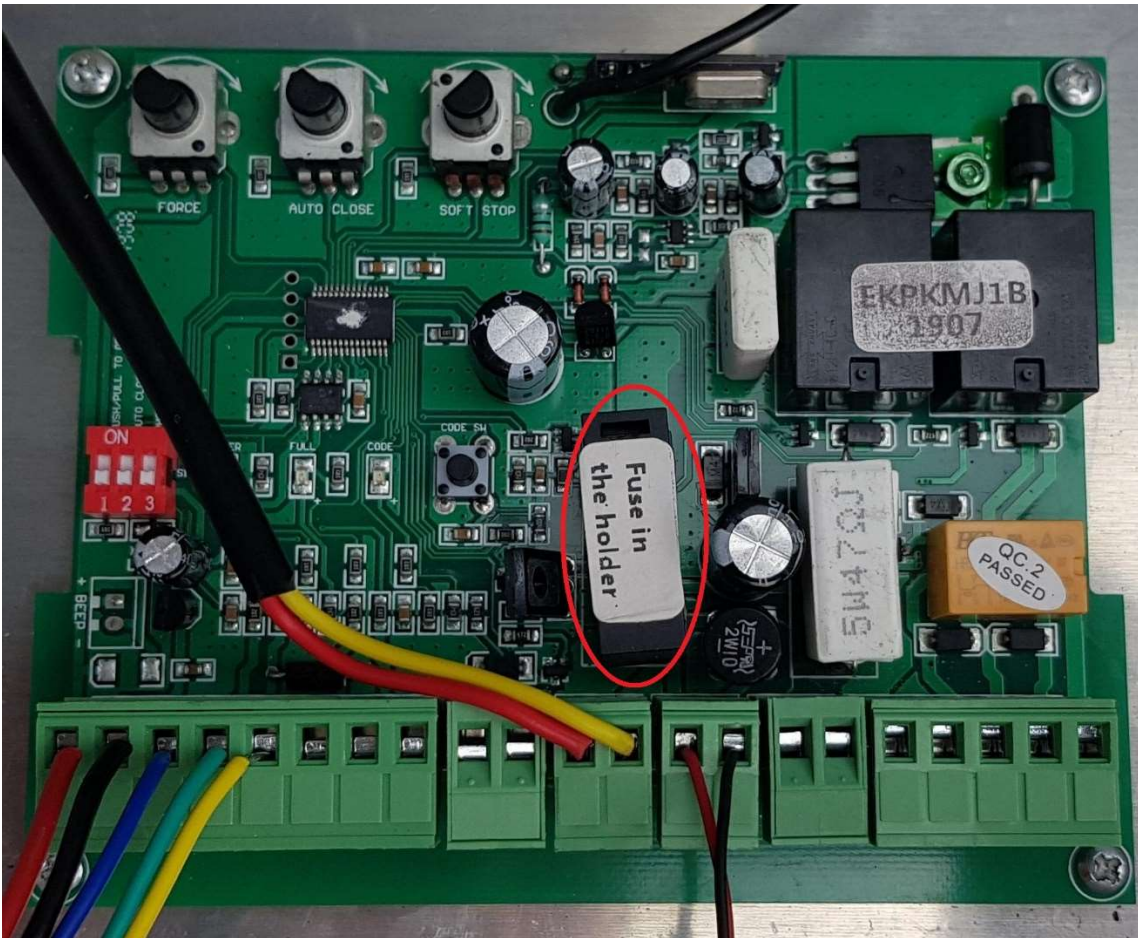

Swing Motor Fuse Locations

GTR099 – Single swing gate kit

Fuse required – F5AL250V or F5L250V

GTR058 – AC Double swing gate kit

Fuse required – F10AL250V or F10L250V

GTR062/078 – DC/Solar single & double swing gate kits

Fuse required – F10AL250V or F10L250V